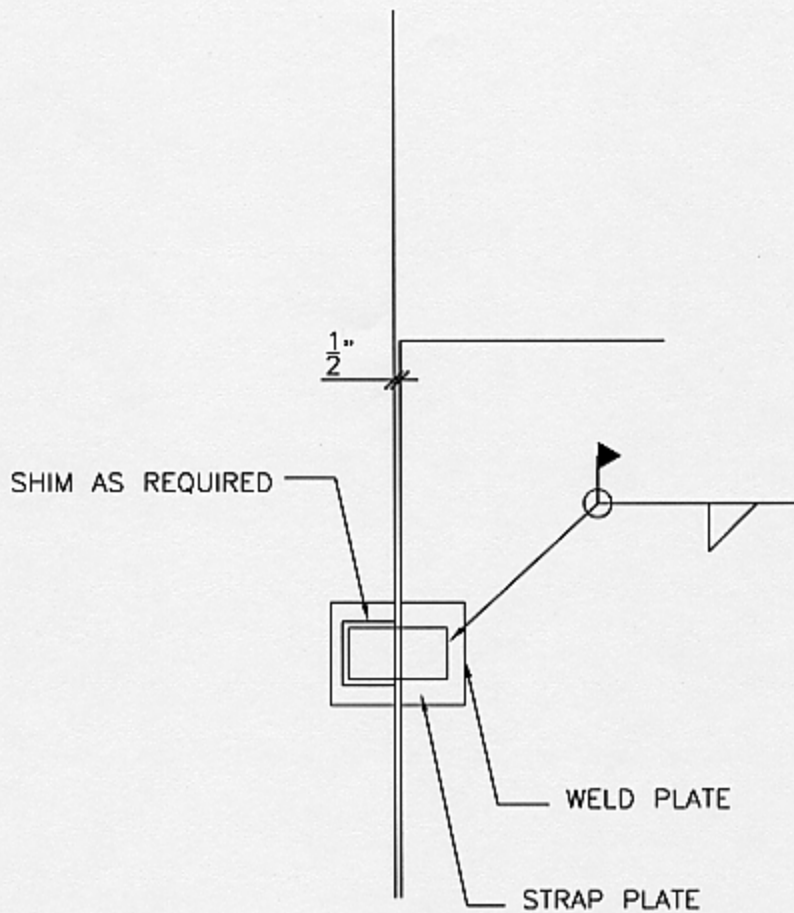

Drawing Name: F:\karnold\Jose Project\MAPA-cjns.dwg Lost Modified: Mar 26, 2002 - 1:43pm Plotted on: Mar 26, 2002 - 1:43pm by karnold

PANEL CONNECTION  
PANEL TO PANEL TIE-BACK

**MID-ATLANTIC  
PRECAST  
ASSOCIATION**