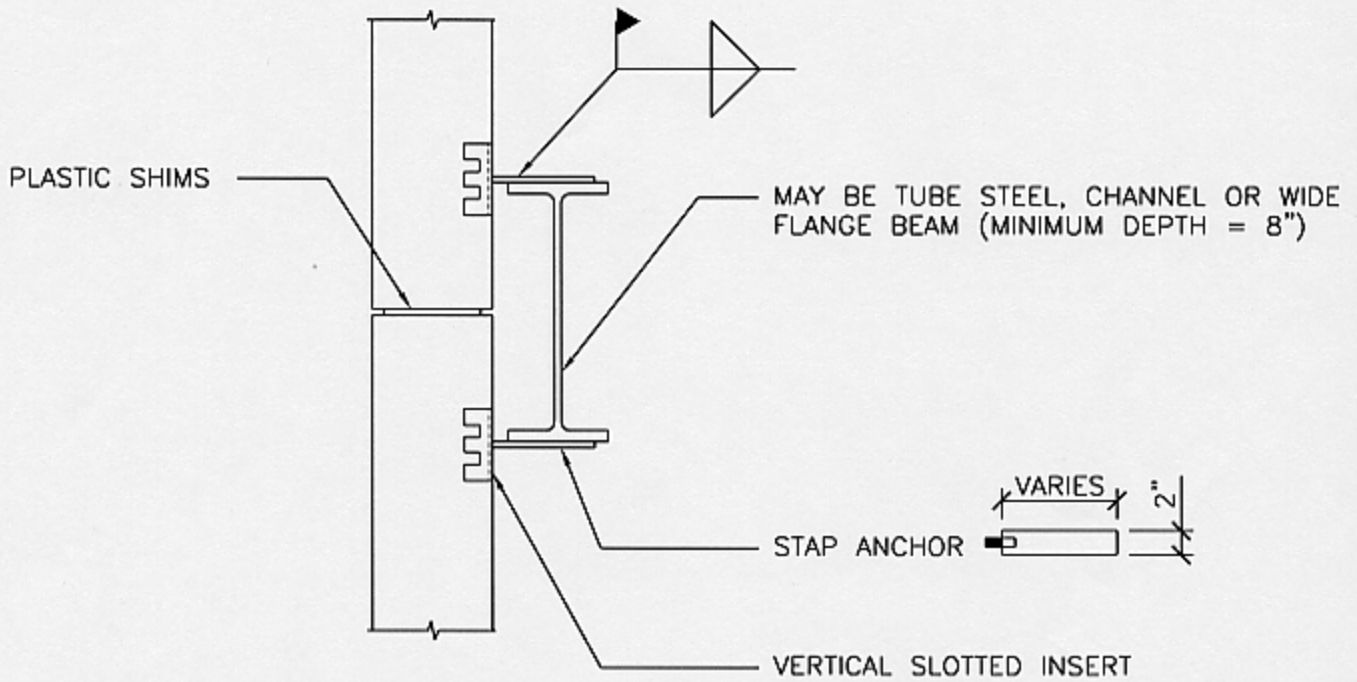

Drawing Name: F:\kornat\Jose Project\MAPA-gyna.dwg Last Modified: Mar 26, 2002 - 1:32pm Plotted on: Mar 26, 2002 - 1:32pm by kornat

PANEL CONNECTION  
STACKED PANEL TIE-BACK

**MID-ATLANTIC  
PRECAST  
ASSOCIATION**