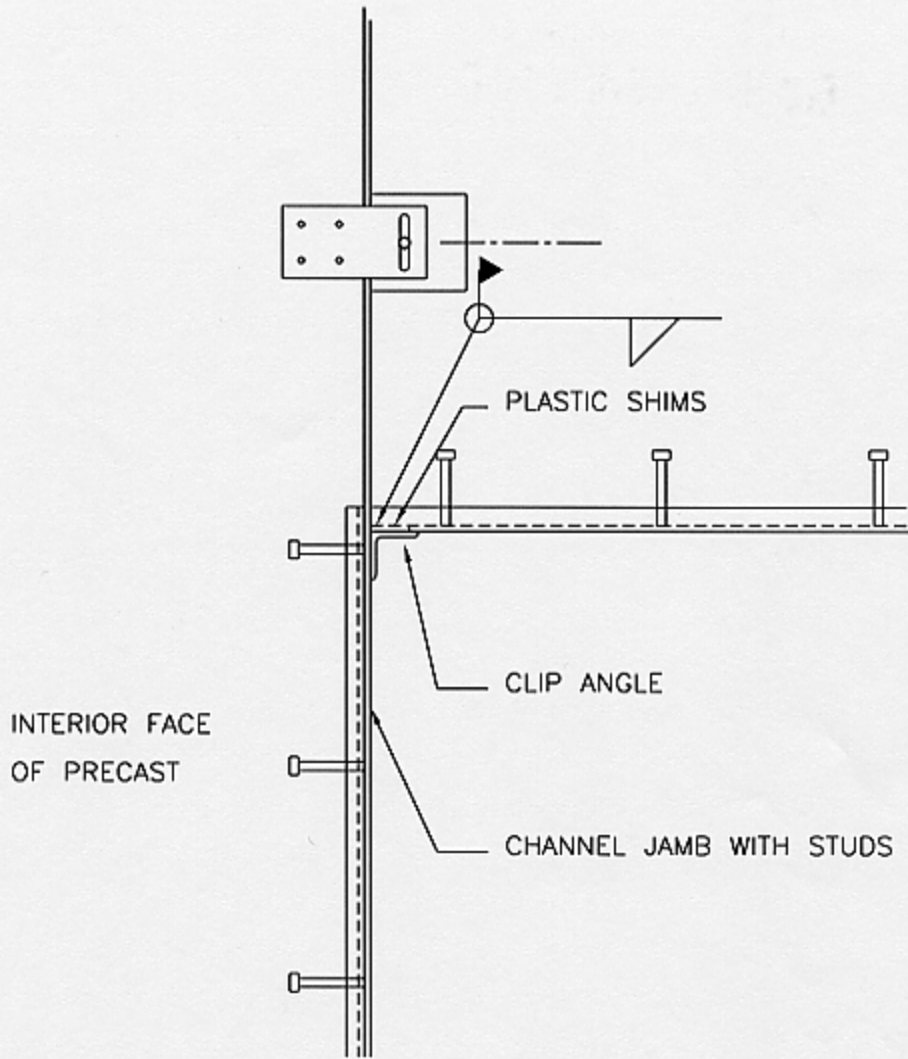

Drawing Name: F:\karnold\Jose Project\MAPA-gym.dwg Last Modified: Mar 26, 2002 - 1:56pm Plotted on: Mar 26, 2002 - 1:56pm by karnold

PANEL CONNECTION  
OVERHEAD DOOR PANEL  
CLIP ANGLE SUPPORT W/CHANNEL JAMBS