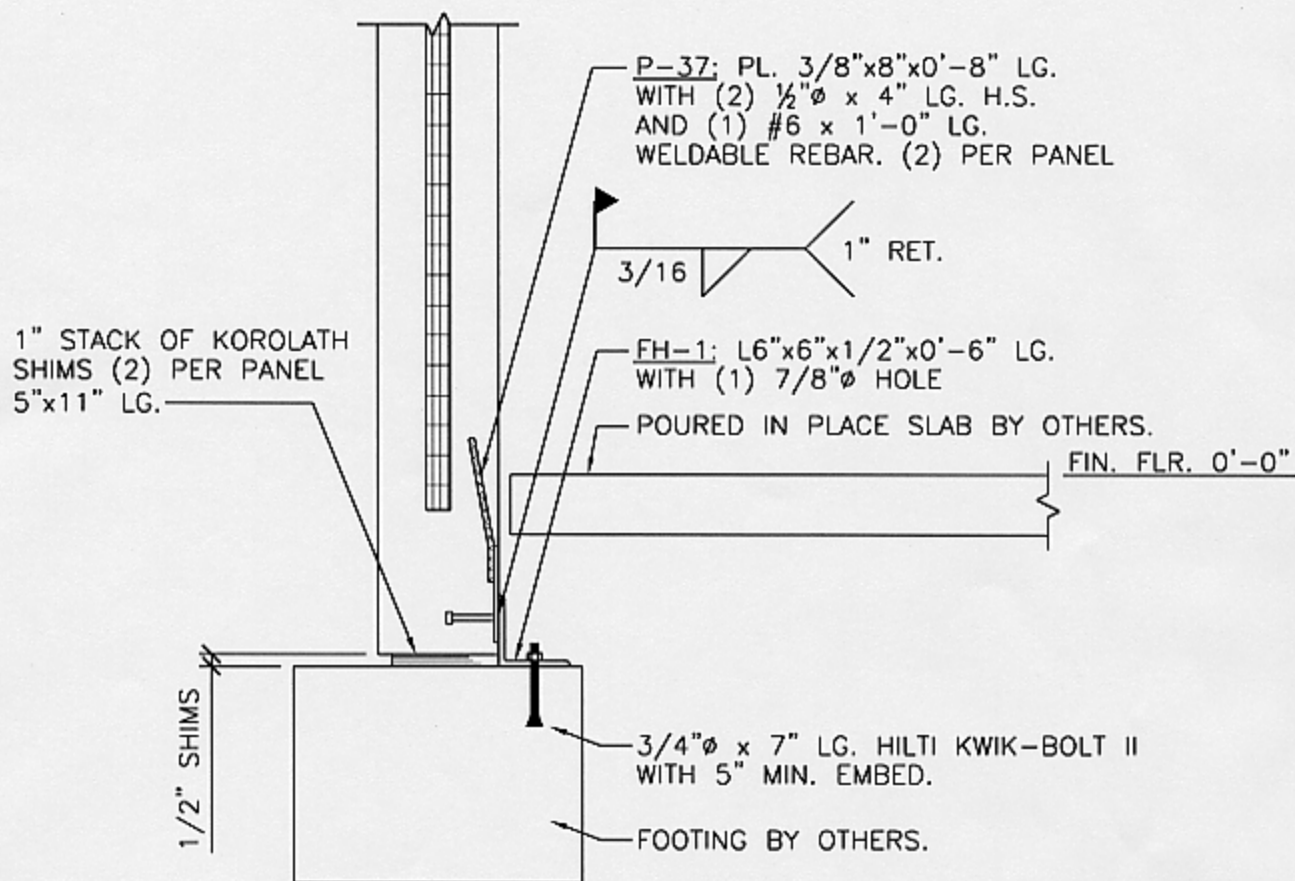

Drawing Name: F:\comald\jose Project\MAPA-3jma.dwg Last Modified: Mar 26, 2002 - 12:15pm Plotted on: Mar 26, 2002 - 12:15pm by karnold

LOAD BEARING PANEL BASE CONNECTION

**MID-ATLANTIC
PRECAST
ASSOCIATION**