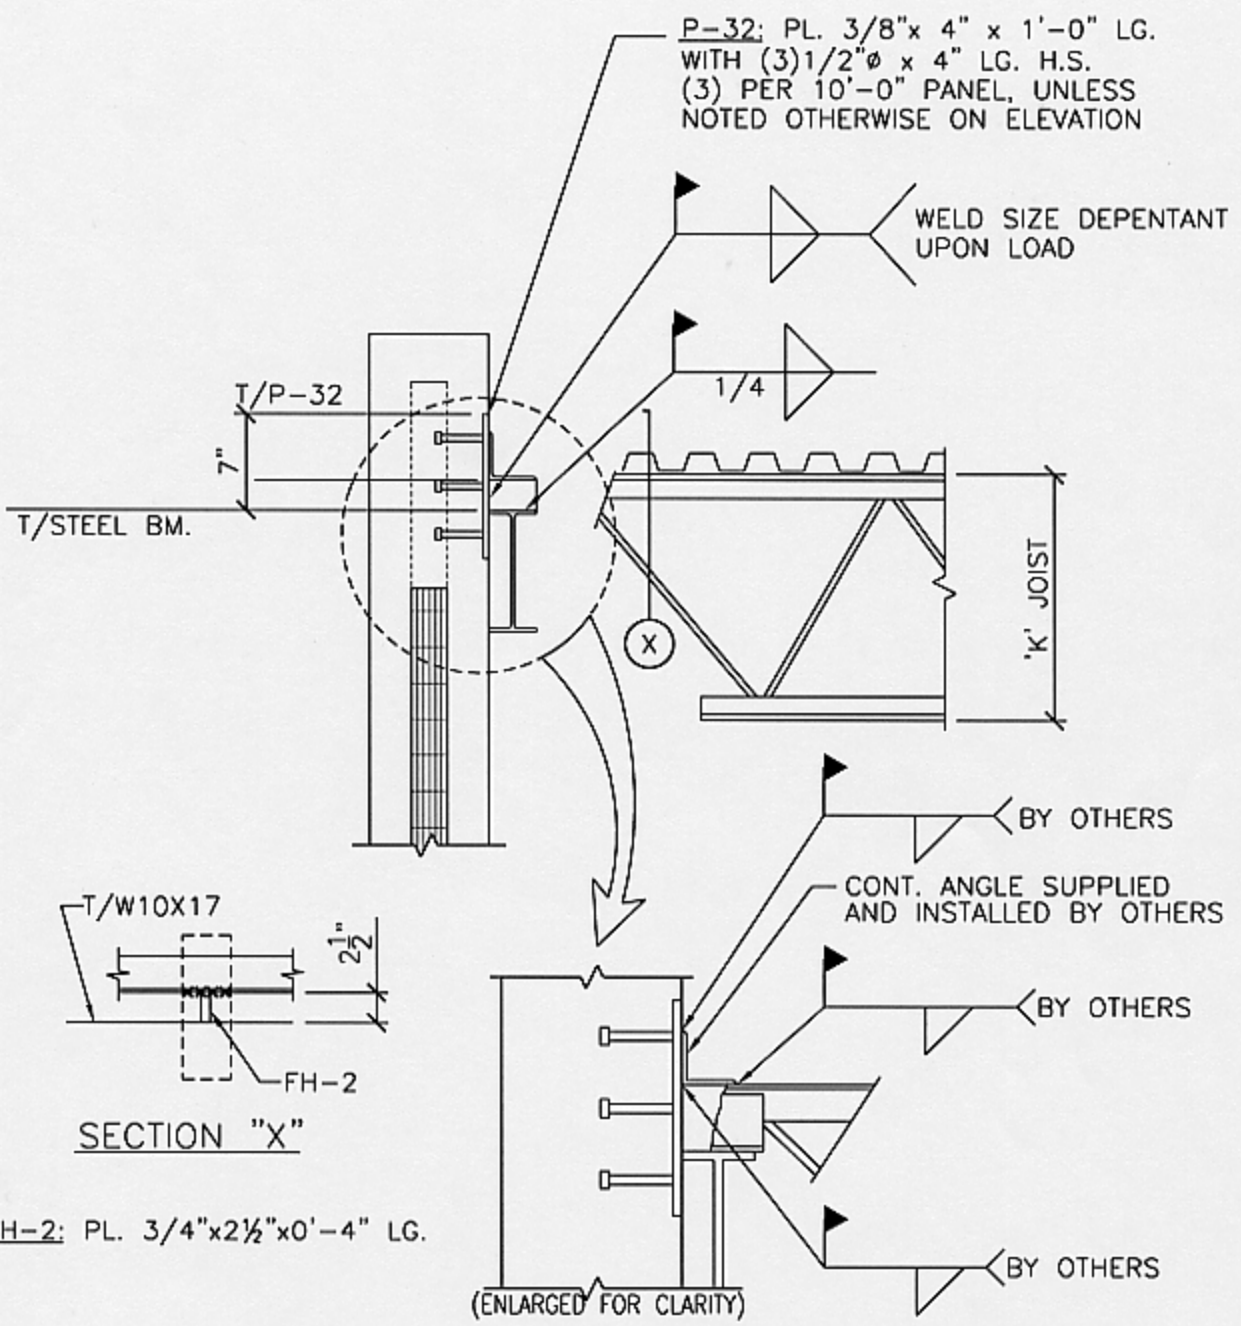

Drawing Name: F:\karnold\jose Project\m00A-gym.dwg Last Modified: Mar 26, 2002 - 1:37pm Plotted on: Mar 26, 2002 - 1:37pm by karnold

LOAD BRG. CONNECTION
@ K JOIST

MID-ATLANTIC PRECAST ASSOCIATION
P.O. BOX 831
HOCKESSIN, DE 19707
WWW.MAPAPRECAST.ORG