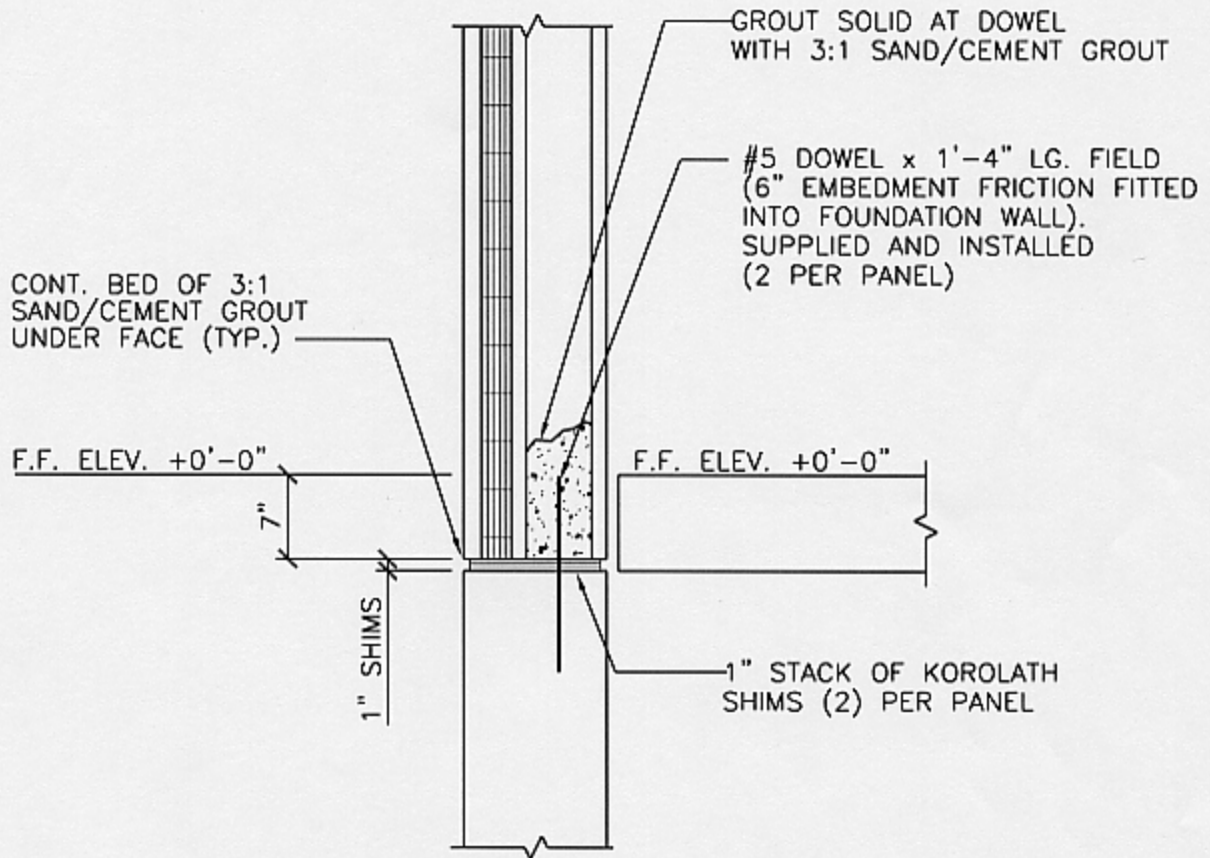

Drawing Name: F:\kornoc\Jesse Project\MAPA-gyno.dwg Last Modified: Mar 26, 2002 - 12:25pm Plotted on: Mar 26, 2002 - 12:25pm by karnold

PANEL BRG. W/DOWELS

**MID-ATLANTIC  
PRECAST  
ASSOCIATION**

MID-ATLANTIC PRECAST ASSOCIATION