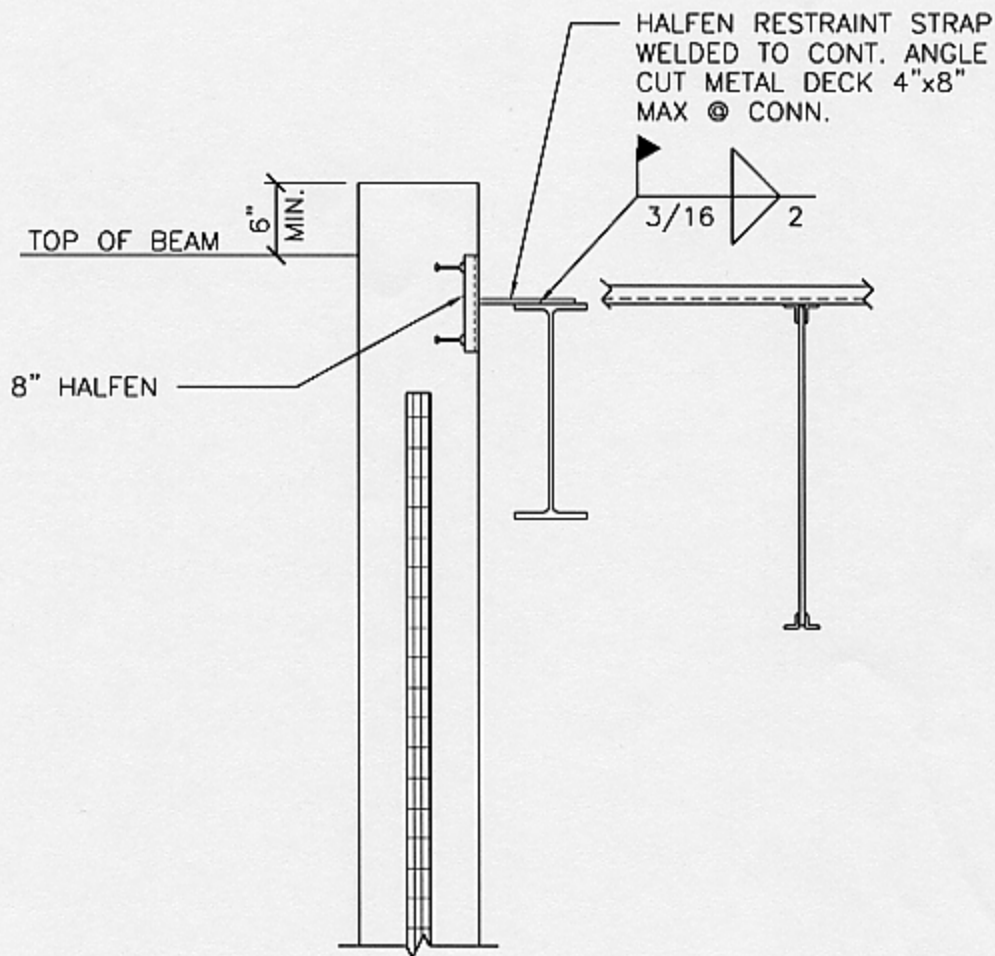

Drawing Name: F:\kernold\Jase Project\MAPA-gyma.dwg Last Modified: Mar 26, 2002 - 1:15pm Plotted on: Mar 26, 2002 - 1:16pm by kernold

TOP CONNECTION  
PARALLEL TO BEAM ALTERNATE 1

**MID-ATLANTIC  
PRECAST  
ASSOCIATION**