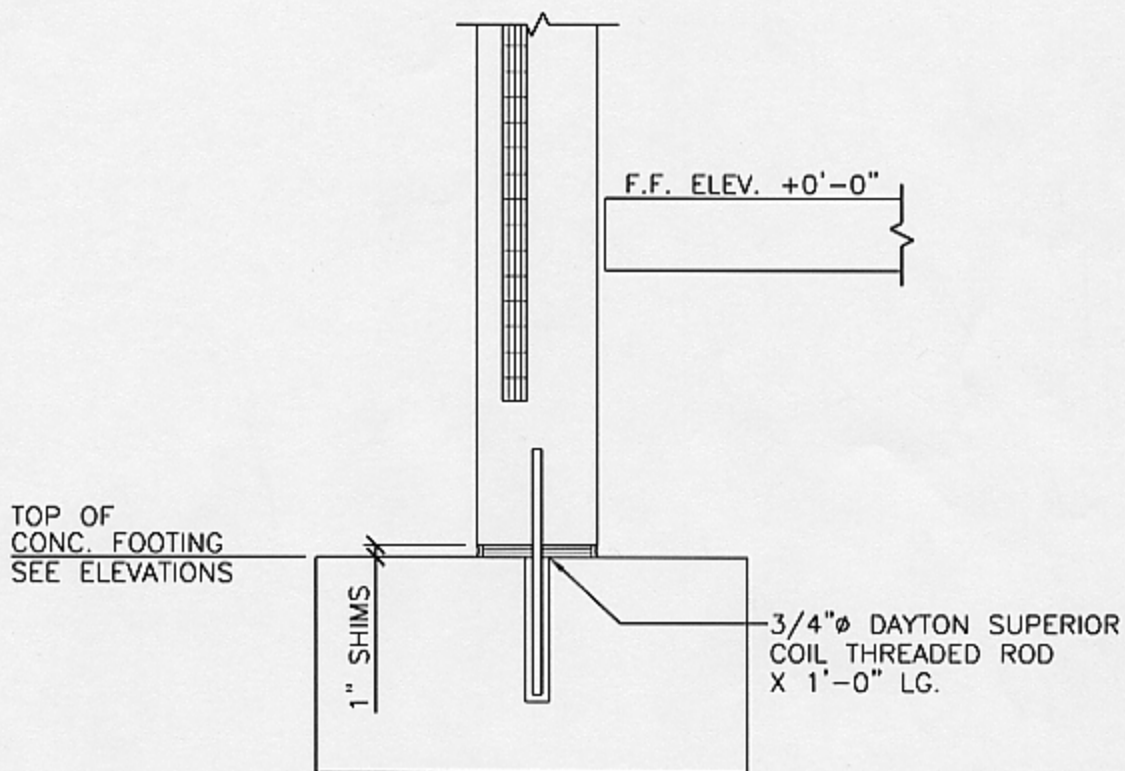

Drawing Name: F:\kennold\Jase Project\MAPA-gyno.dwg Last Modified: Mar 26, 2002 - 12:05pm Plotted on: Mar 26, 2002 - 12:05pm by kennold

BASE CONNECTION

**MID-ATLANTIC  
PRECAST  
ASSOCIATION**

MID-ATLANTIC PRECAST ASSOCIATION