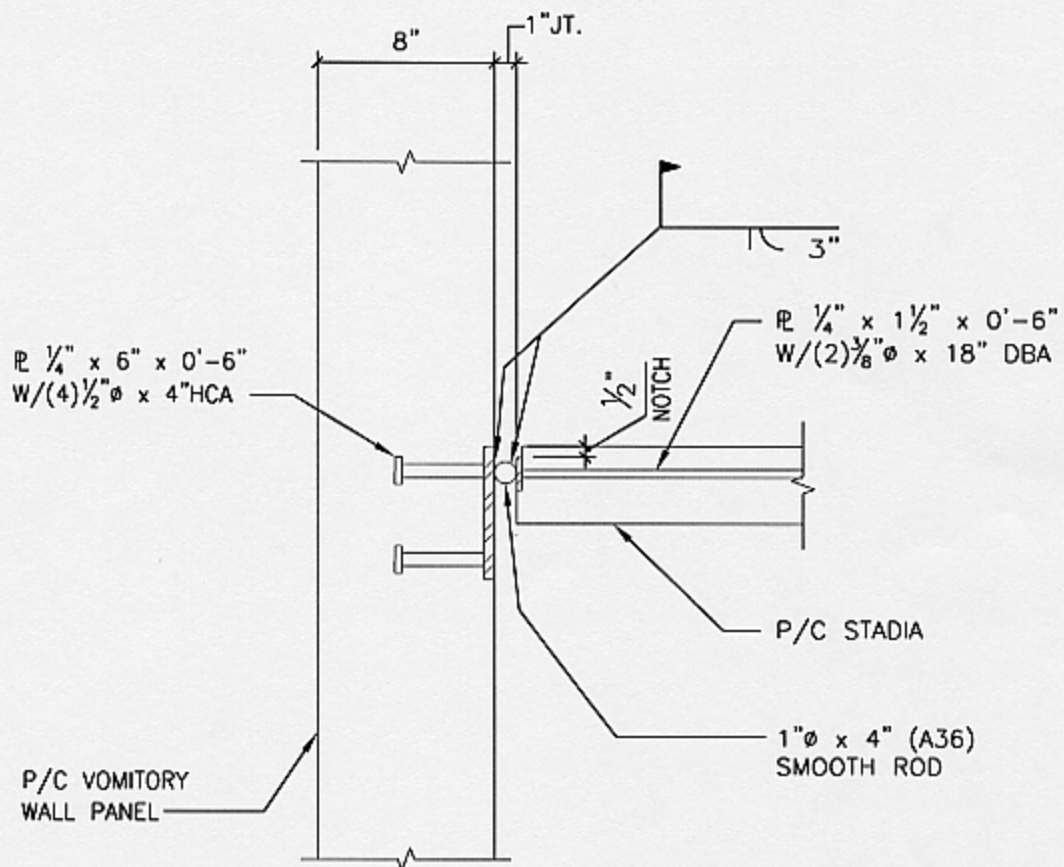

Drawing Name: F:\vermoil\stave Project\MapaStadium\STADIA_TIEBACKVOMITORY.dwg Last Modified: Jan 10, 2002 - 1:22pm Plotted on: Mar 27, 2002 - 9:53am by karnold

STADIA TIEBACK TO VOMITORY WALL CONNECTION