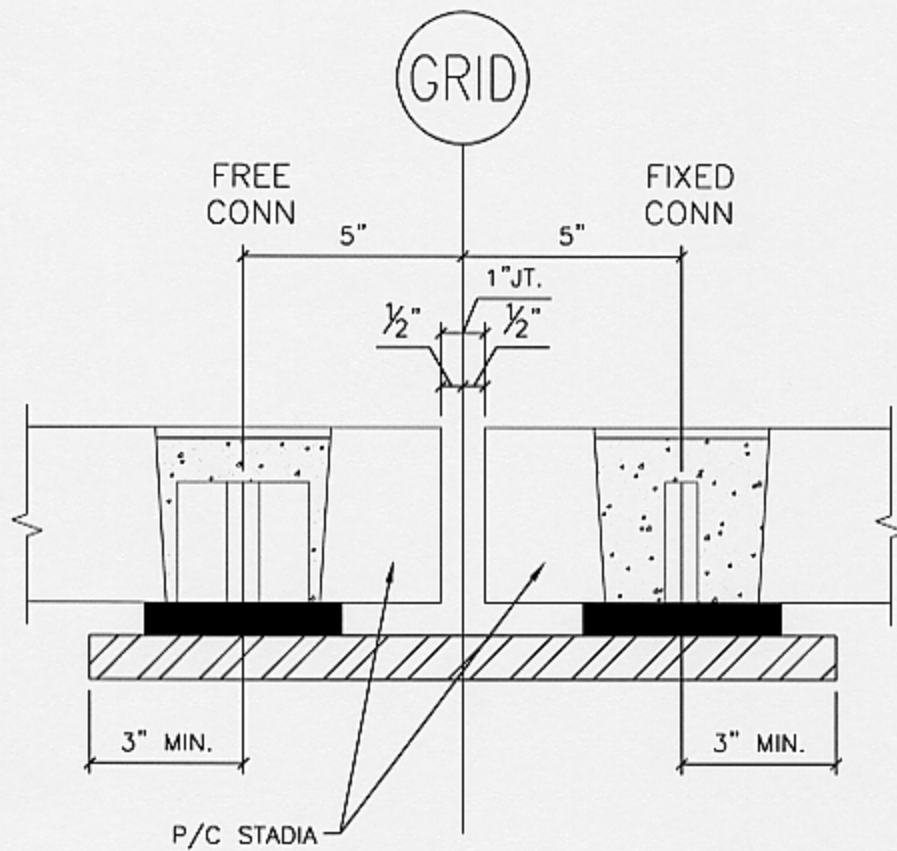

Drawing Name: F:\kernold\view Project\MapaStadium\STADIA\STEELEBAKER\_fx.dwg Last Modified: Mar 27, 2002 - 10:01am Plotted on: Mar 27, 2002 - 10:01am by kernold

STADIA SEAT TO STEEL RAKER BEAM CONNECTION  
(FRONT VIEW)