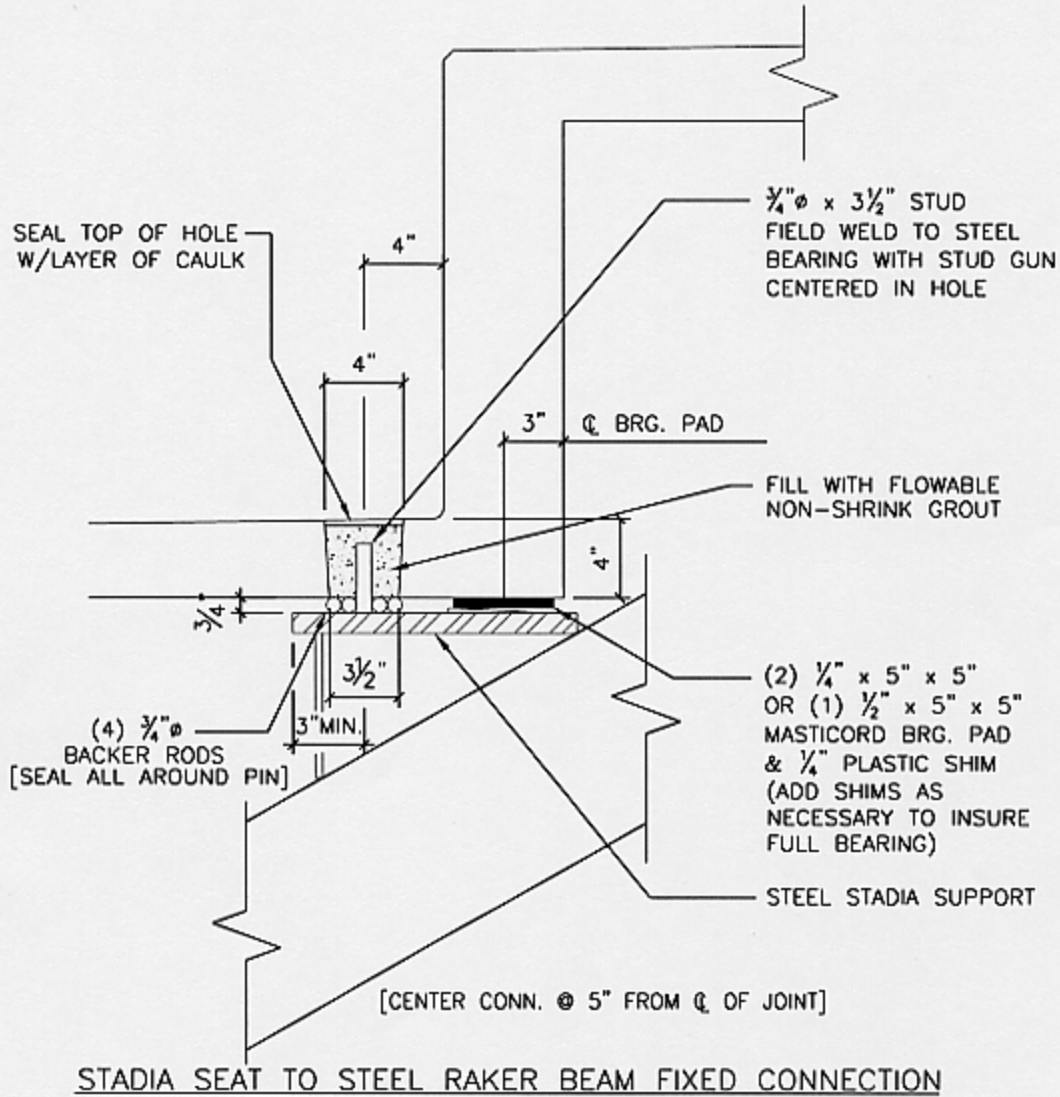

Drawing Name: F:\normold\jase Project\MapoStatum\STADIAMASTEELRAKER\_FIXED.dwg Last Modified: Mar 27, 2002 - 10:00am Plotted on: Mar 27, 2002 - 10:00am by karnold

**MID-ATLANTIC  
PRECAST  
ASSOCIATION**