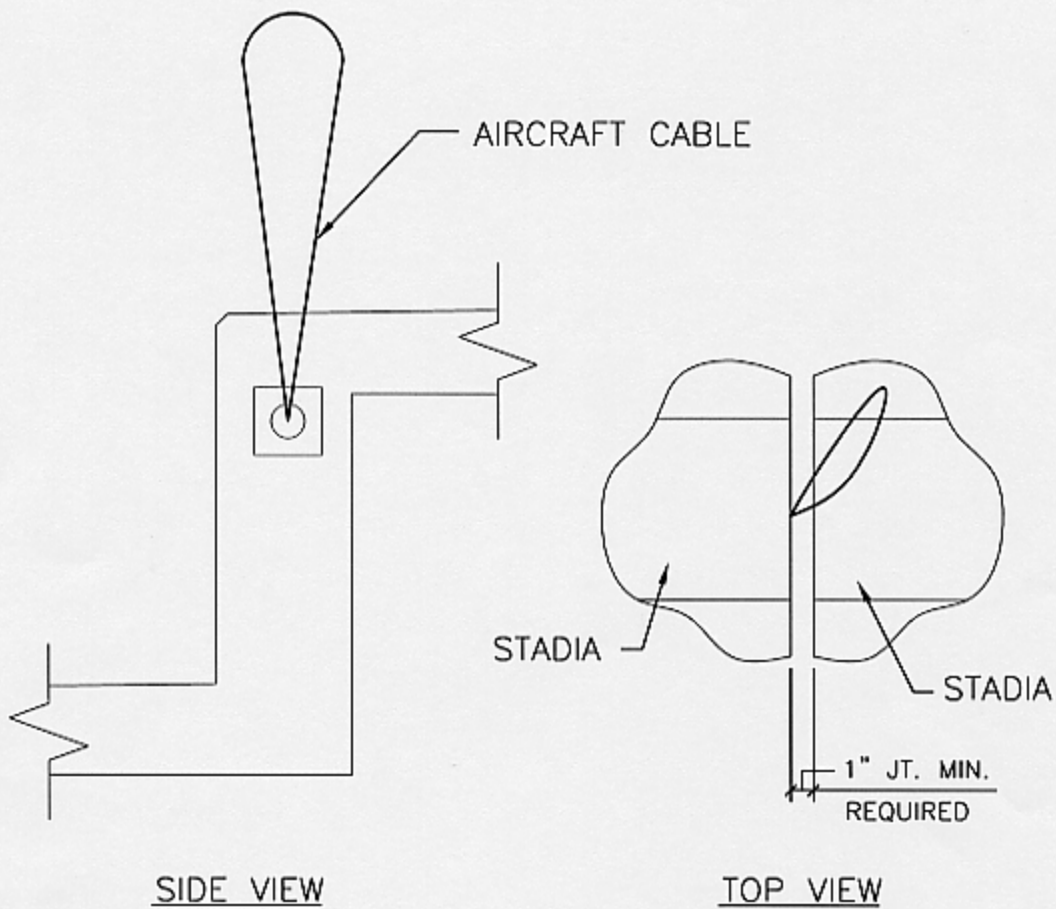

Drawing Name: F:\karnold\jase Project\MapoStatum\STADIA\_LIFTING.dwg Last Modified: Jan 10, 2002 - 12:43pm Plotted on: Mar 27, 2002 - 9:45am by karnold

STADIA SEAT LIFTING DETAIL

**MID-ATLANTIC  
PRECAST  
ASSOCIATION**