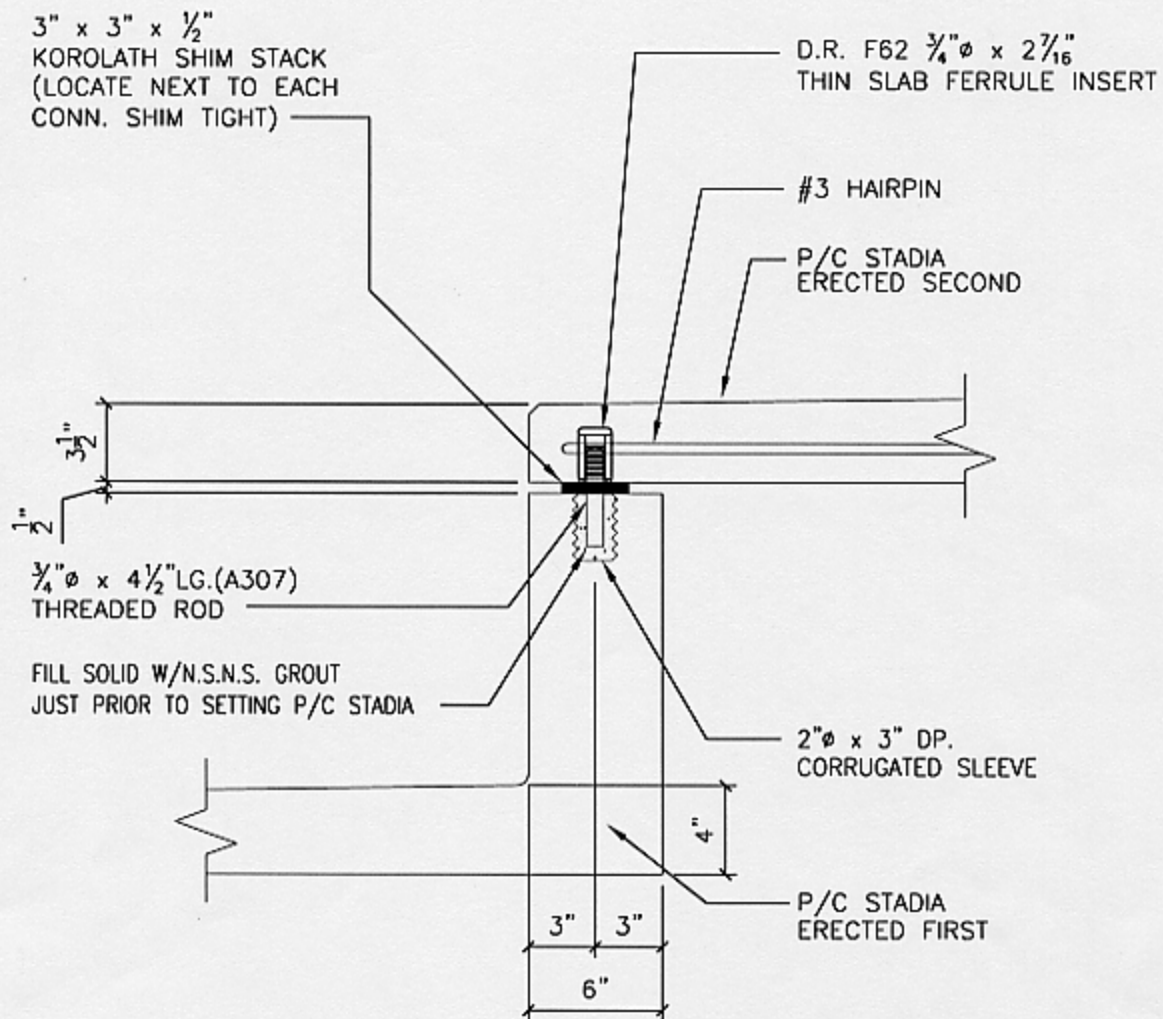

Drawing Name: F:\kornald\jose Project\MapaStadium\STADIA_NOISELABSER1.dwg Last Modified: Mar 27, 2002 - 9:51am Plotted on: Mar 27, 2002 - 9:52am by kornald

STADIA SEAT TO RISER CONNECTION

**MID-ATLANTIC
PRECAST
ASSOCIATION**