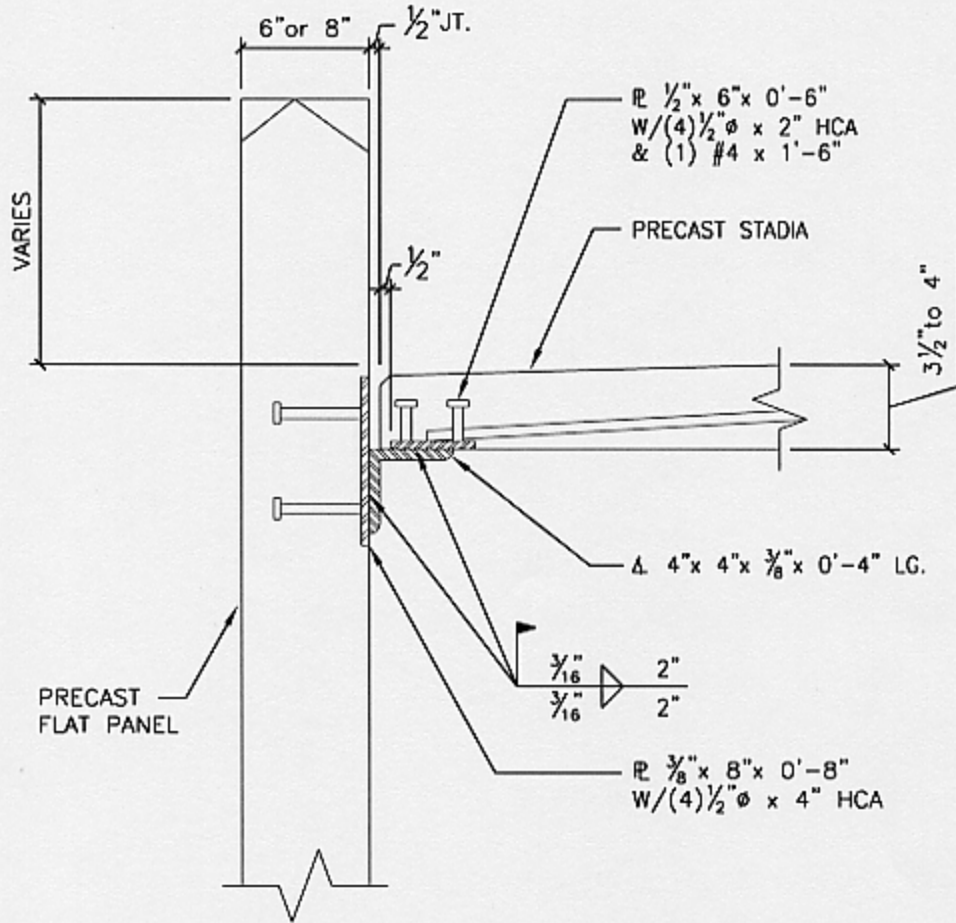

Drawing Name: F:\vermoed\jese Project\MapoStadium\STADIUM\PRECAST.dwg Last Modified: Mar 27, 2002 - 9:56am Plotted on: Mar 27, 2002 - 9:57am by karnold

STADIA SEAT TO FLAT PANEL CONNECTION

**MID-ATLANTIC  
PRECAST  
ASSOCIATION**