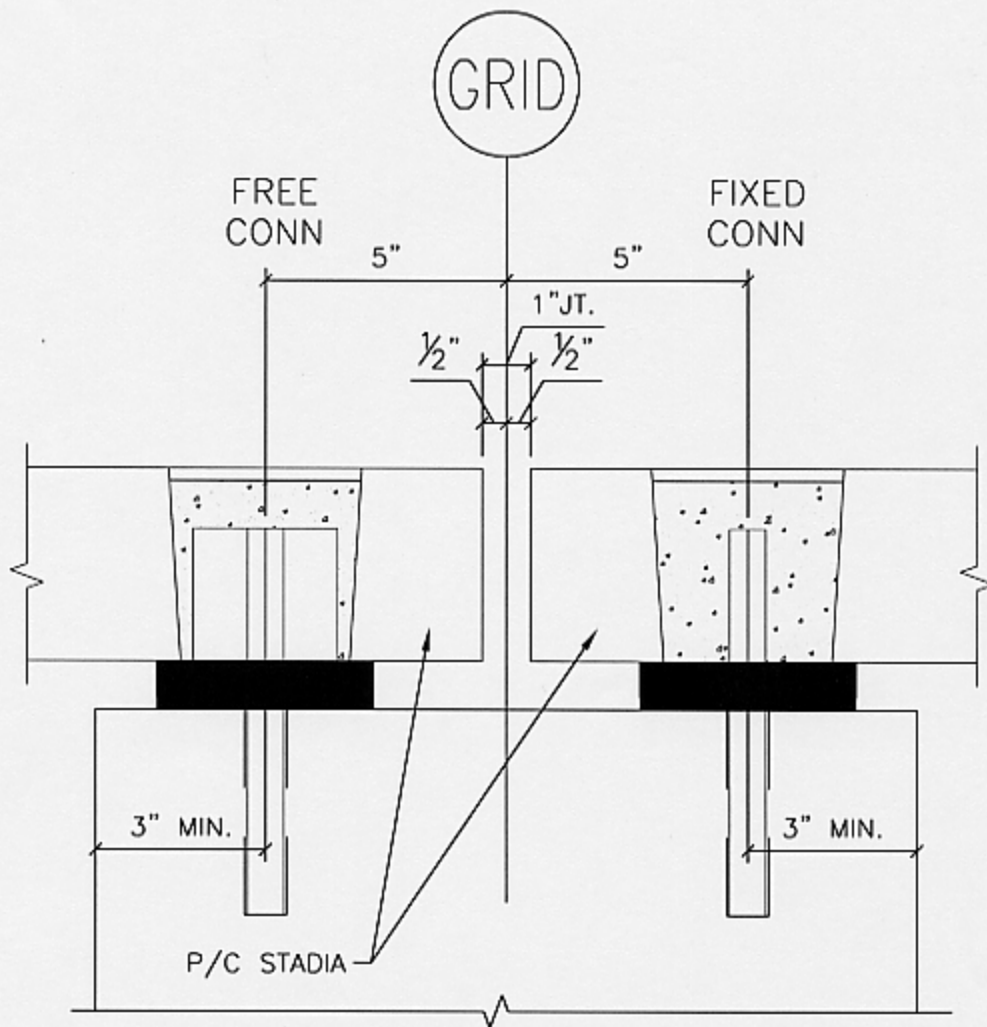

Drawing Name: F:\Kornold\Jesse Project\MapoStatus\STADIUM\CPRAKER_IV.dwg Last Modified: Mar 27, 2002 - 9:55am Plotted on: Mar 27, 2002 - 9:55am by karnold

STADIA SEAT TO C.I.P. RAKER BEAM CONNECTION
(FRONT VIEW)