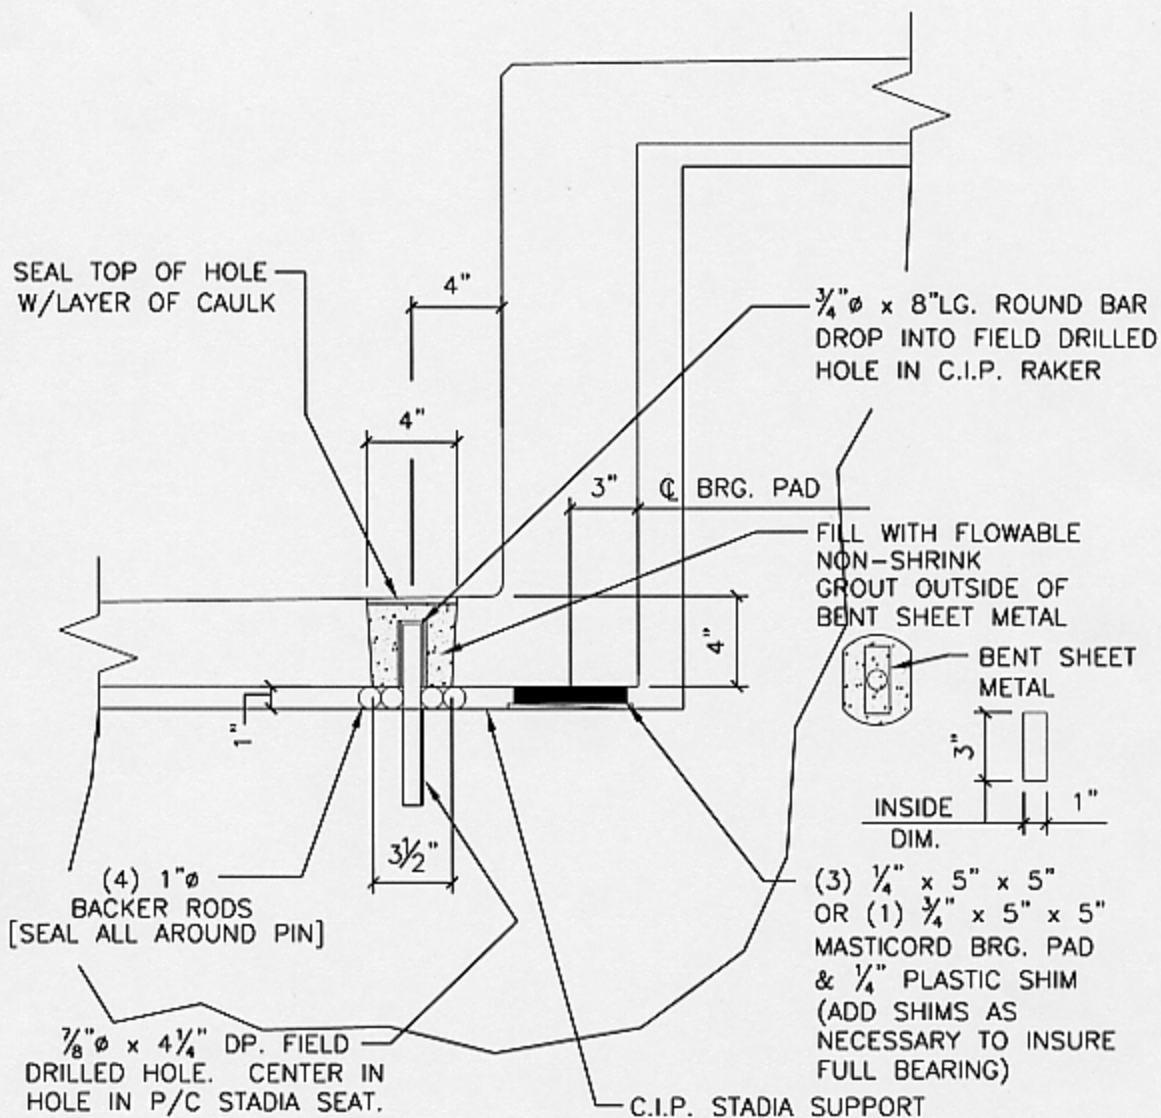

Drawing Name: F:\karnold\ase Project\MapoStadium\STADIACIPRAKER_FREE.dwg Last Modified: Mar 27, 2002 - 9:54am Plotted on: Mar 27, 2002 - 9:54am by karnold

[CENTER CONN. @ 5" FROM ϕ OF JOINT]

STADIA SEAT TO C.I.P. RAKER BEAM FREE CONNECTION