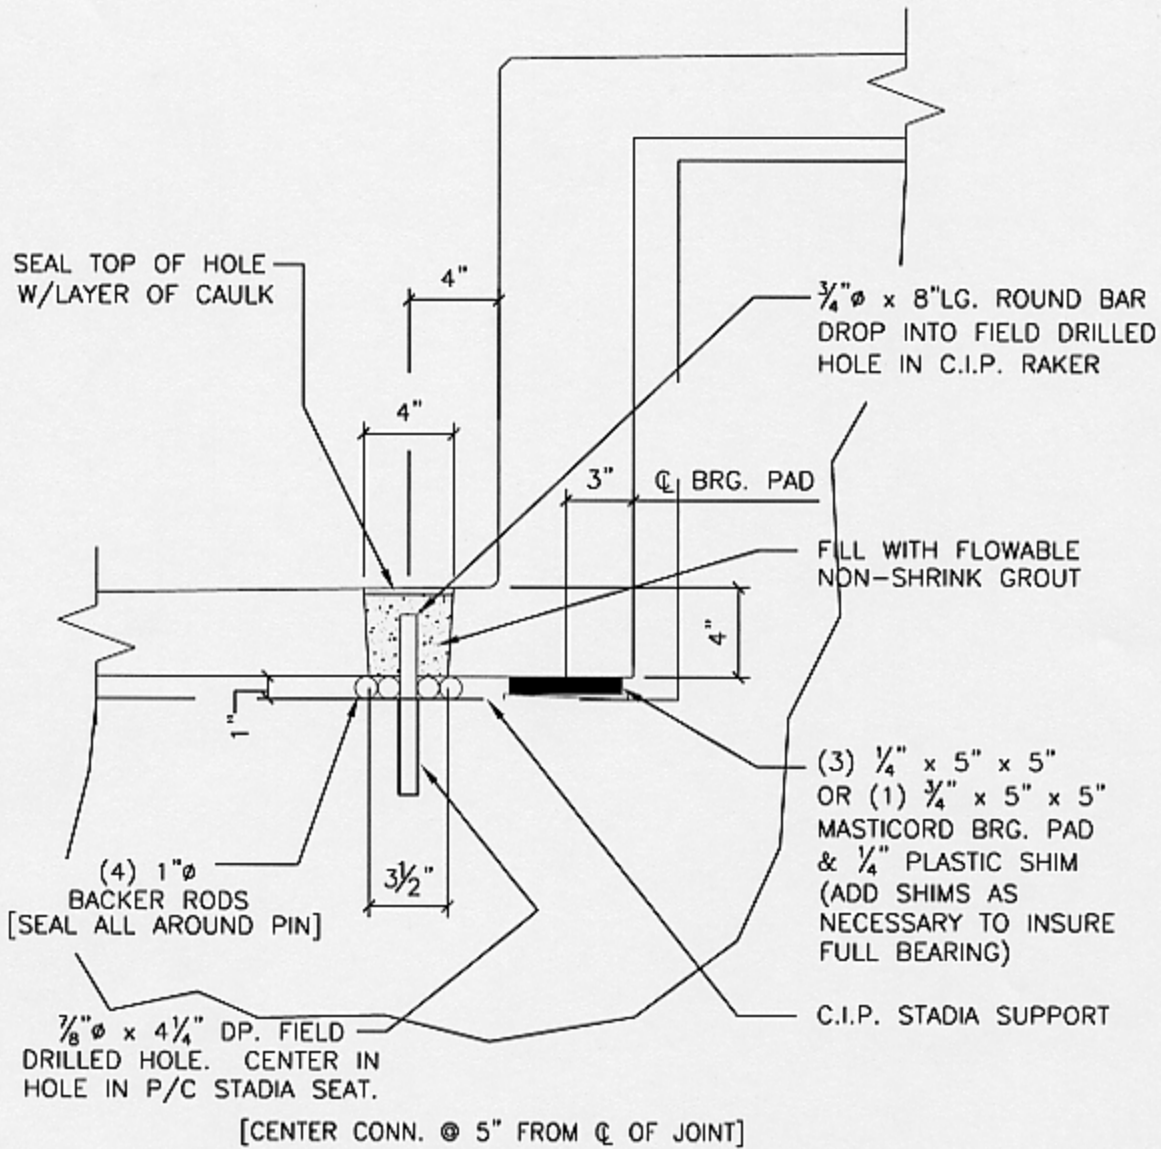

Drawing Name: F:\karnald\Jose Project\MapaStadium\STADIAtoCIPRAKER_FIXED.dwg Lost Mod: Mar 27, 2002 - 9:34am Plotted on: Mar 27, 2002 - 9:34am by karnald

STADIA SEAT TO C.I.P. RAKER BEAM FIXED CONNECTION