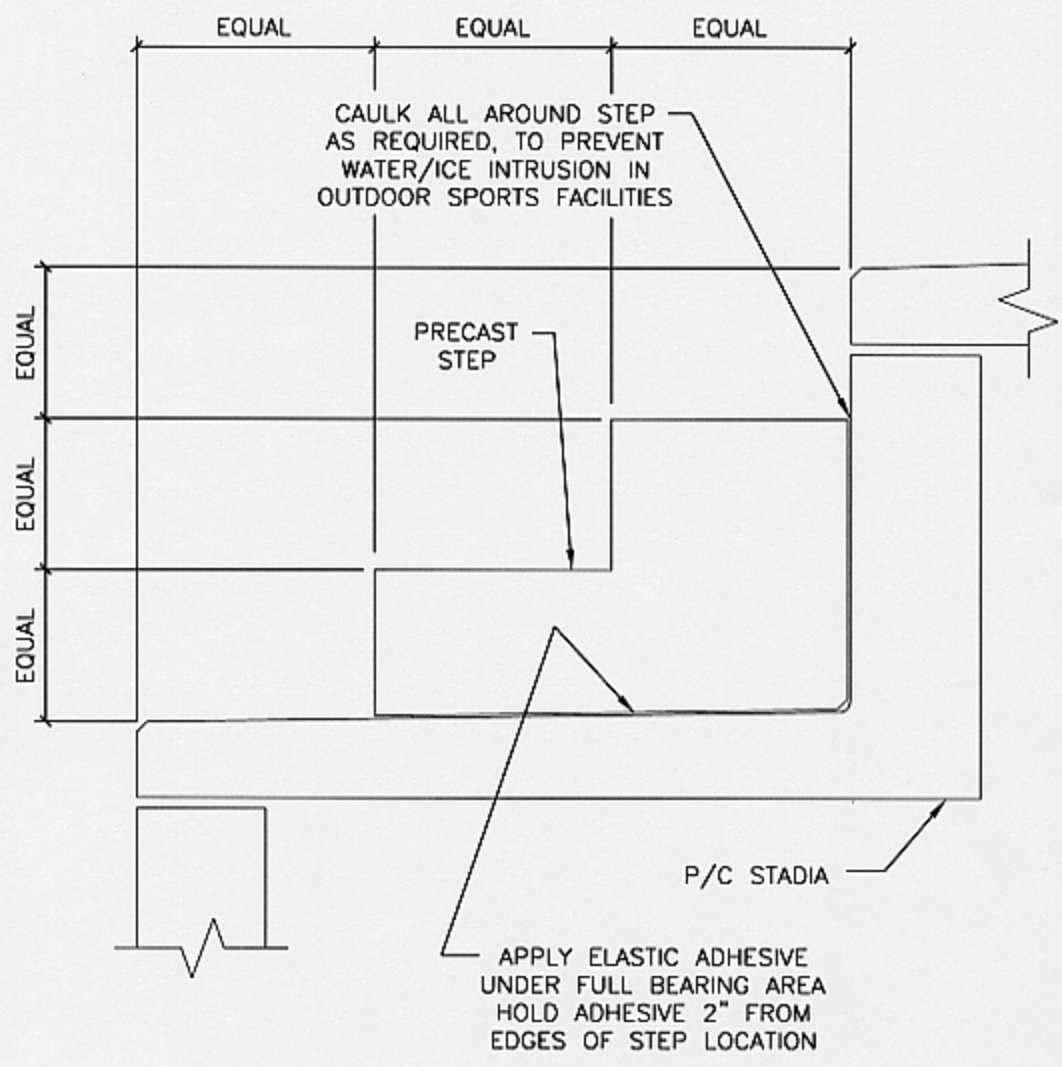

Drawing Name: F:\nomald\jose Project\MapaStadium\STADIUM\PRECASTSTEP.dwg Last Modified: Mar 27, 2002 - 9:55am Plotted on: Mar 27, 2002 - 9:55am by kornold

PRECAST STEP TO PRECAST STADIA SEAT CONNECTION