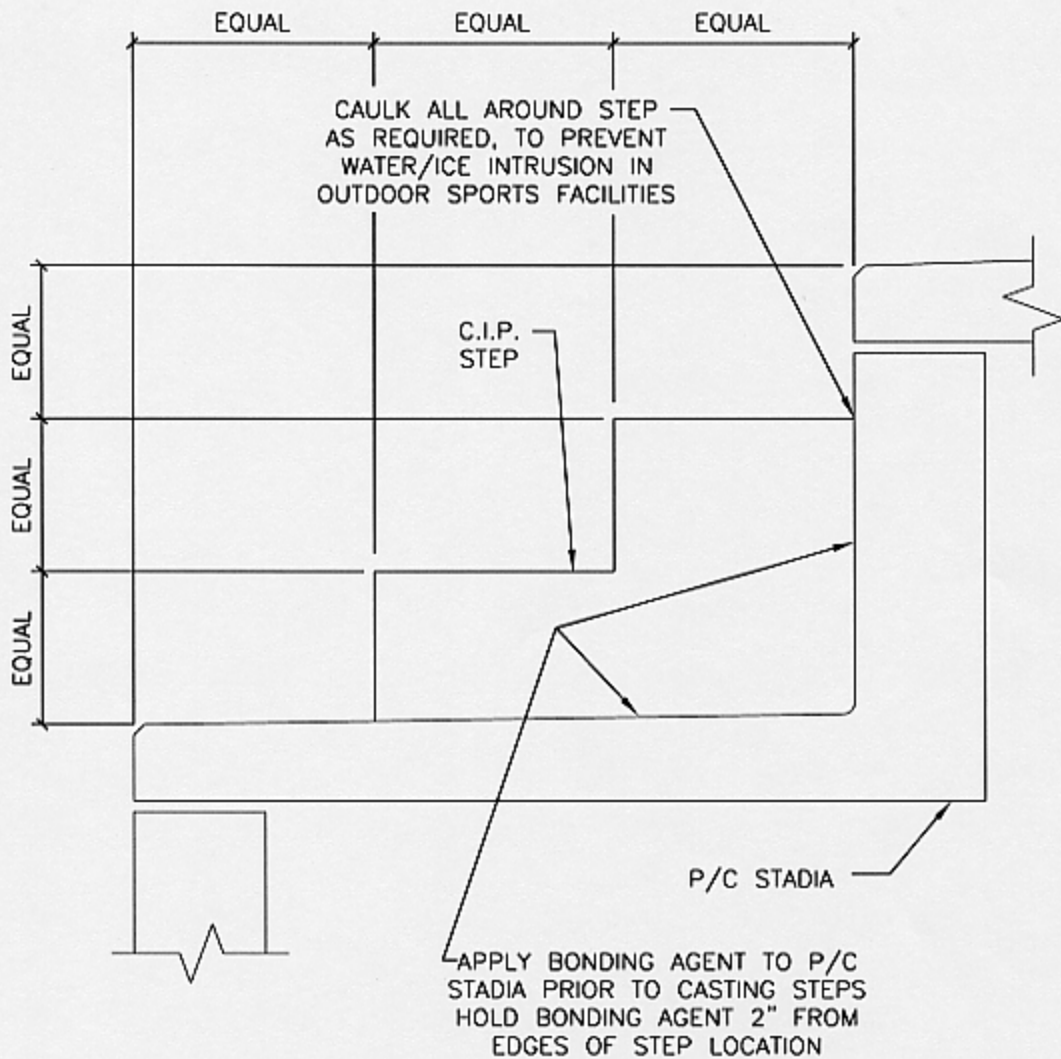

Drawing Name: F:\arnold\jase Project\WspcStadium\STADIUM\CIPSTEP.dwg Last Modified: Mar 27, 2002 - 9:55am Plotted on: Mar 27, 2002 - 9:55am by karnold

C.I.P. STEP TO PRECAST STADIA SEAT CONNECTION

**MID-ATLANTIC
PRECAST
ASSOCIATION**