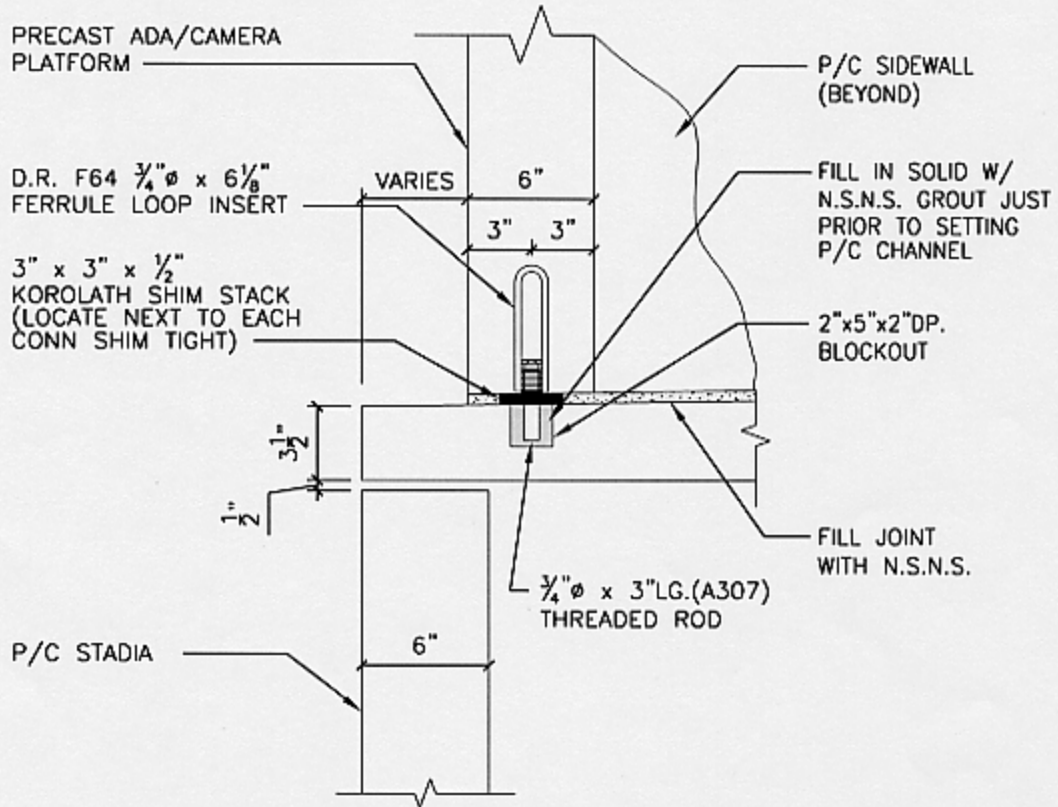

Drawing Name: F:\kornald\jase Project\MapaStadium\PLAT\03101031ADA.dwg Last Modified: Mar 27, 2002 - 9:43am Potted an: Mar 27, 2002 - 9:43am by kornald

ADA/CAMERA PLATFORM TO STADIA SEAT CONNECTION

**MID-ATLANTIC
PRECAST
ASSOCIATION**