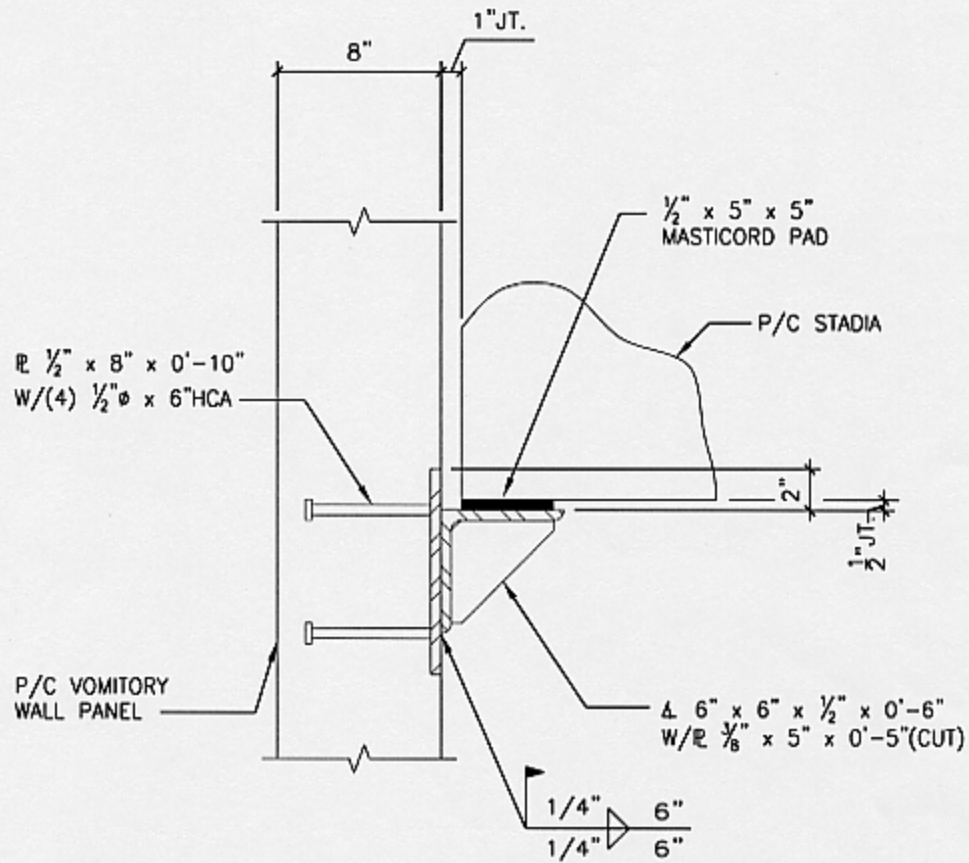

Drawing Name: F:\kern0\view Project\MapoStadium\Stadium\_BRCrevVOMITORY.dwg Last Modified: Mar 27, 2002 - 9:44am Plotted on: Mar 27, 2002 - 9:44am by kornold

STADIA BEARING ON VOMITORY WALL CONNECTION

**MID-ATLANTIC  
PRECAST  
ASSOCIATION**