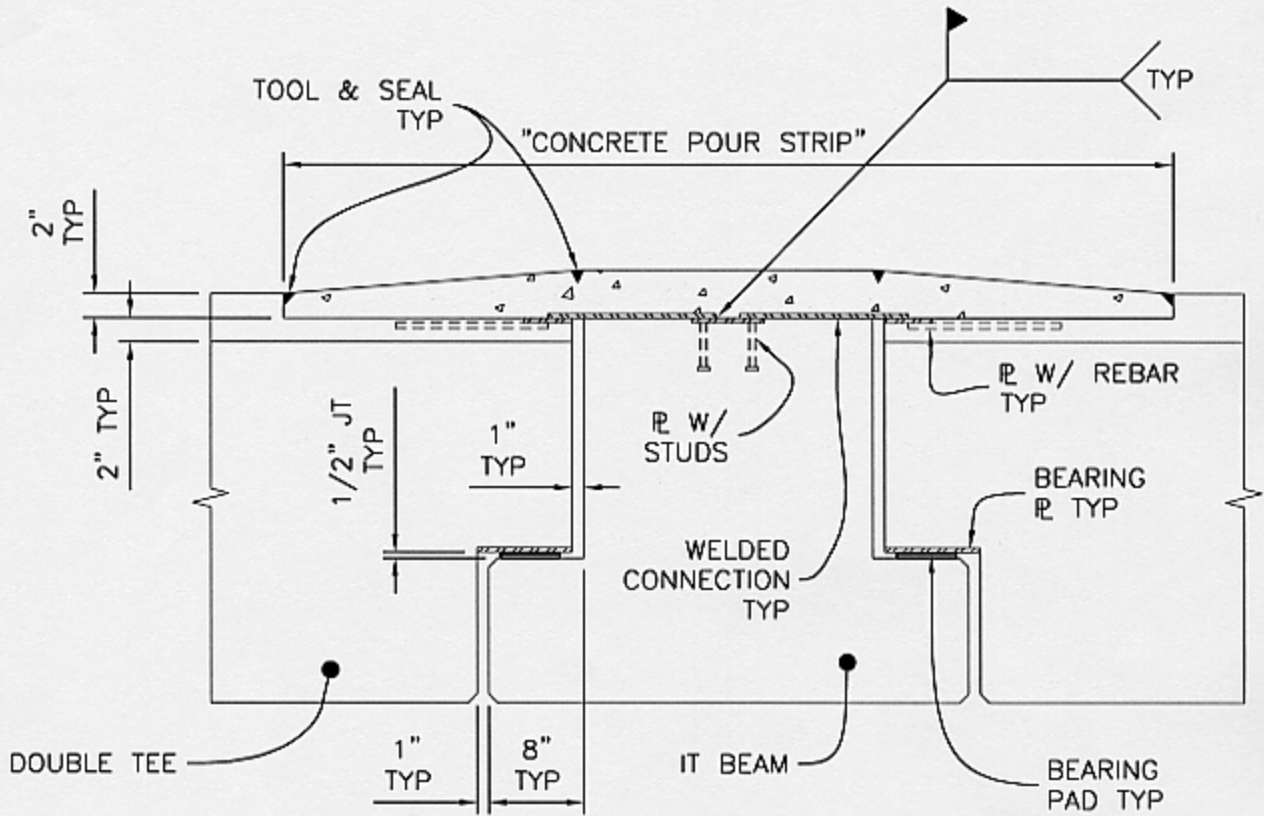

Drawing Name: F:\kornoc\asse Project\BANDY MAPA\Double Tee to Girder Connection (Wash. with Dap).dwg Last Modified: Mar 27, 2002 - 9:07am Plotted on: Mar 27, 2002 - 9:08am by kamsid

DOUBLE TEE to GIRDER CONNECTION