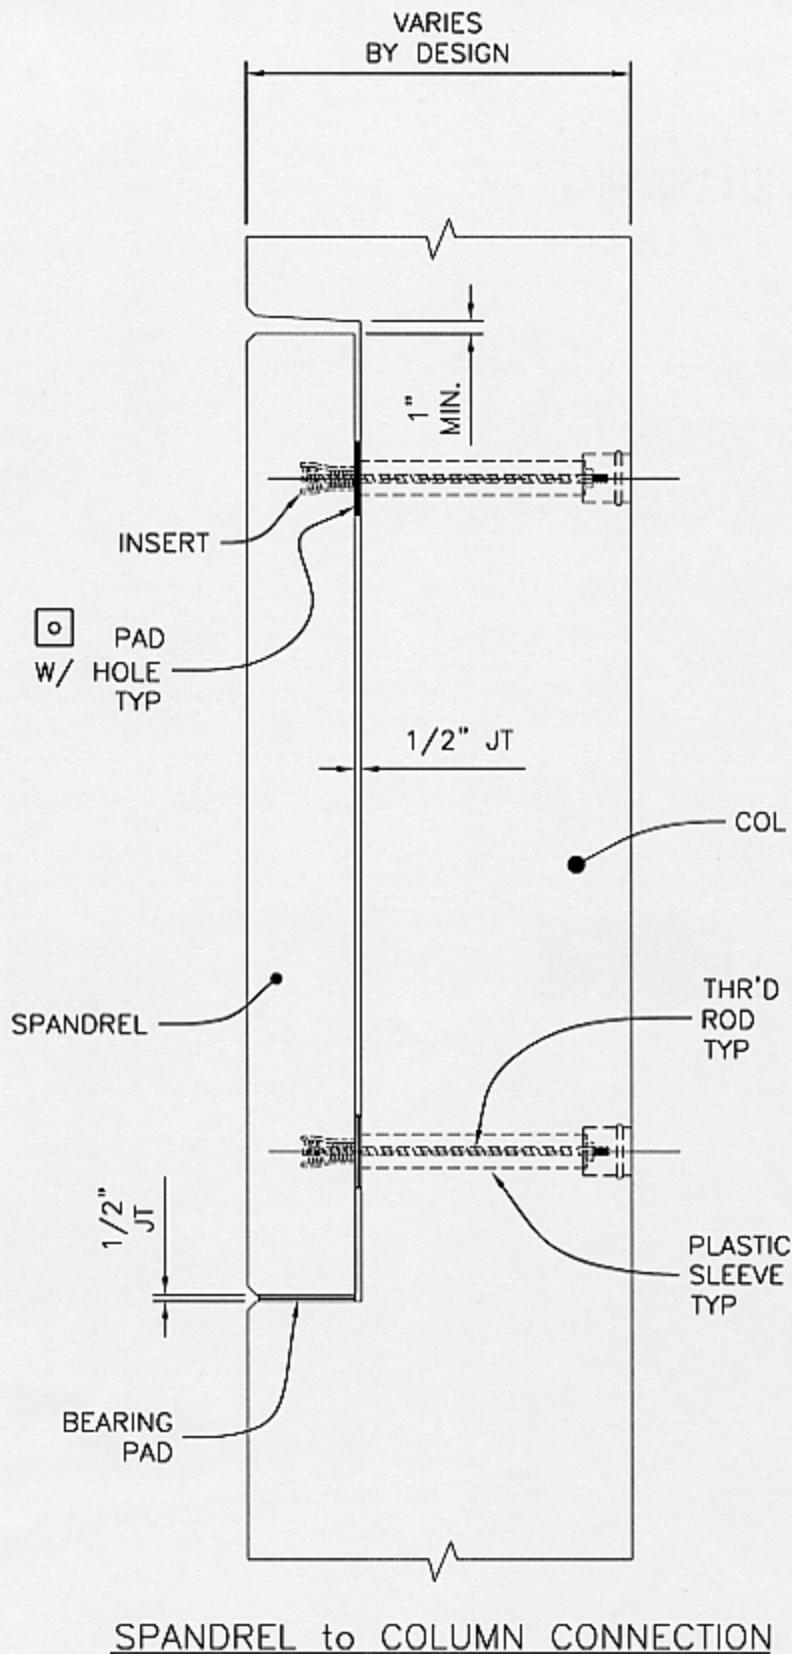

Drawing Name: F:\Kerrisd\Jesse Project\34NDY MAPA\Spandrel to Column Connection.dwg Last Modified: Mar 27, 2002 - 9:17am Plotted on: Mar 27, 2002 - 9:19am by kerrisd

**MID-ATLANTIC
PRECAST
ASSOCIATION**