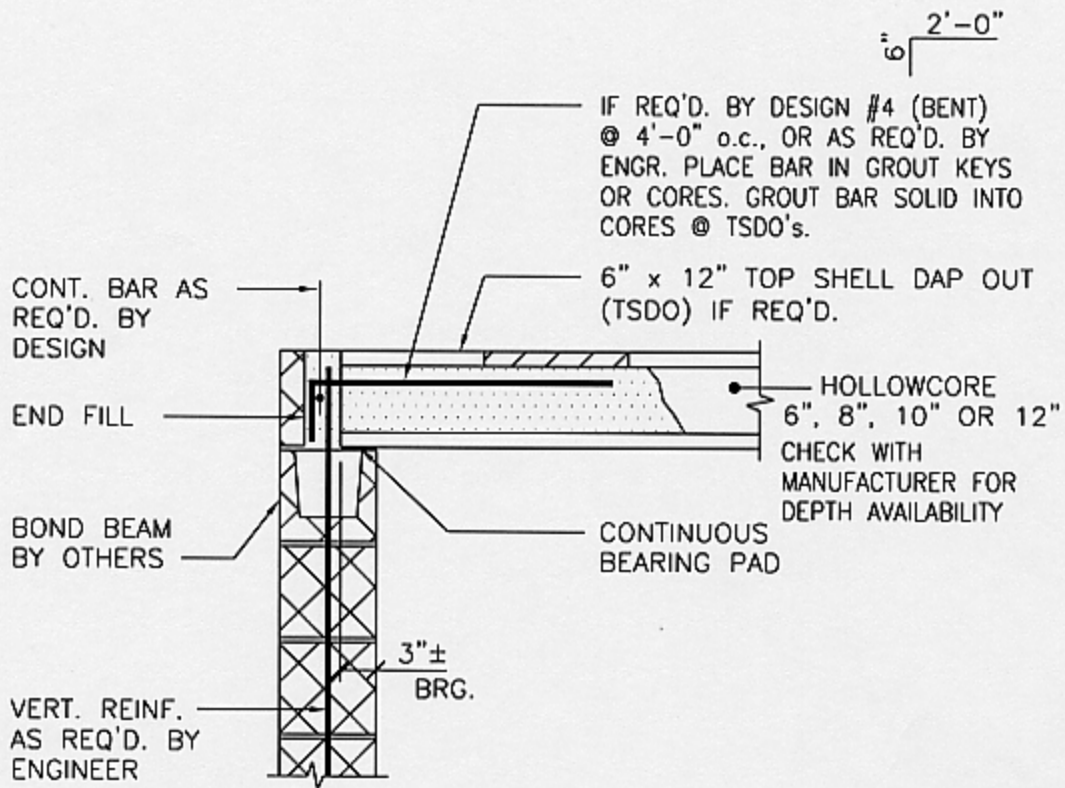

Drawing Name: F:\karnold\Jose Project\Border.dwg Last Modified: Mar 26, 2002 - 10:14am Plotted on: Mar 26, 2002 - 10:14am by kennold

TYPICAL END BEARING DETAIL

**MID-ATLANTIC  
PRECAST  
ASSOCIATION**

MID-ATLANTIC PRECAST ASSOCIATION