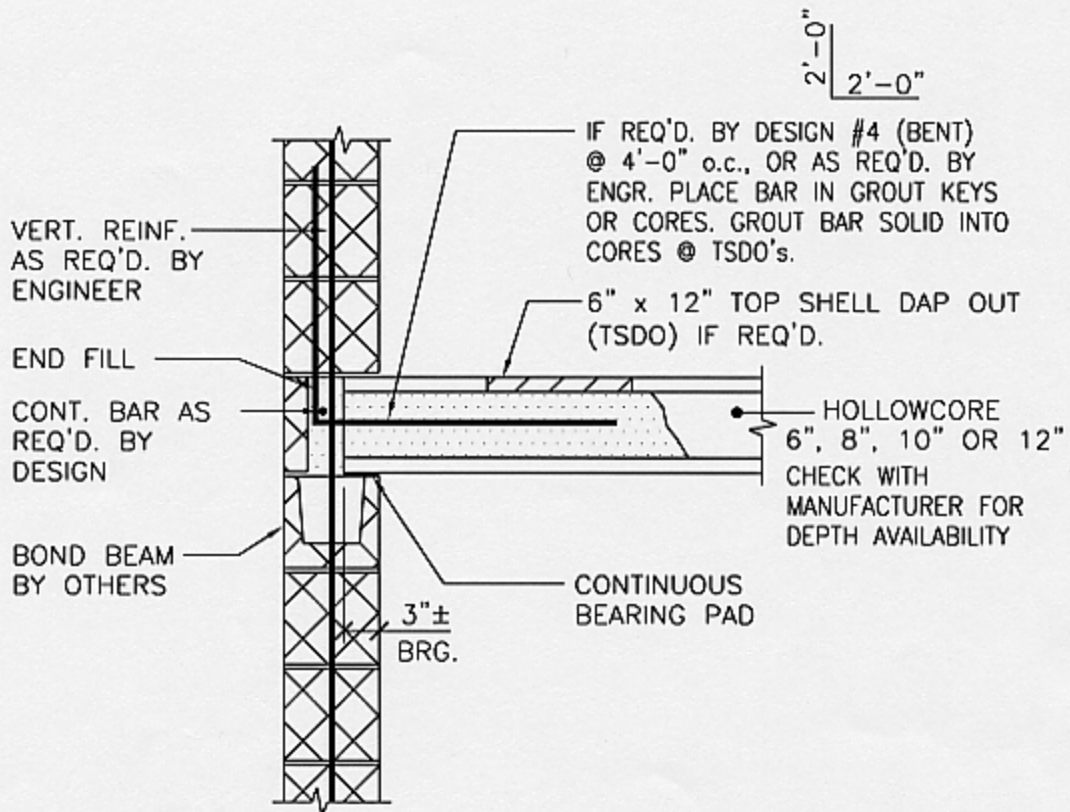

Drawing Name: F:\kennel\Jose Project\Barden.dwg Last Modified: Mar 26, 2002 - 10:14am Plotted on: Mar 26, 2002 - 10:14am by kennel

TYPICAL END BEARING DETAIL

**MID-ATLANTIC  
PRECAST  
ASSOCIATION**

MID-ATLANTIC PRECAST ASSOCIATION