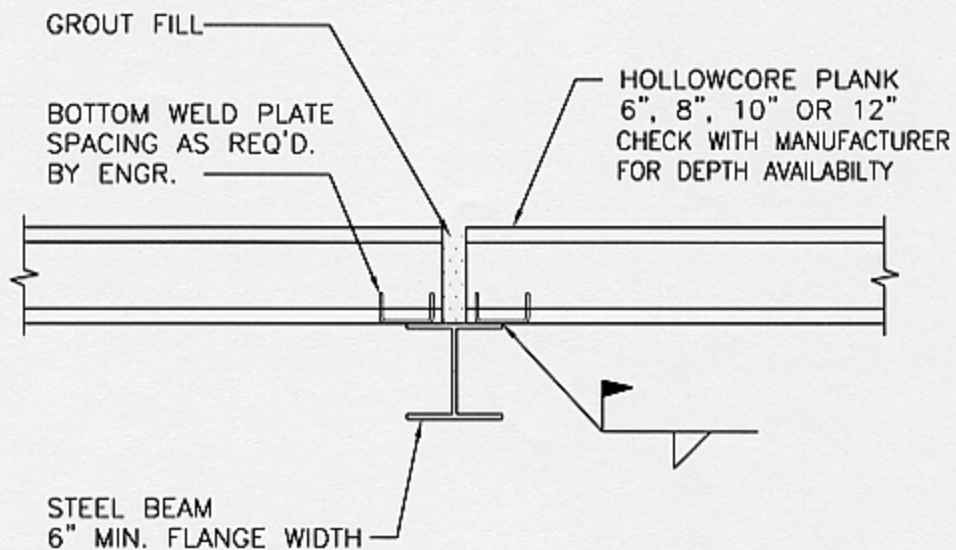

Drawing Name: F:\kennold\jose Project\Border.dwg Last Modified: Mar 26, 2002 - 10:14am Plotted on: Mar 26, 2002 - 10:14am by kennold

TYPICAL BUTT END DETAIL ON STEEL

**MID-ATLANTIC
PRECAST
ASSOCIATION**