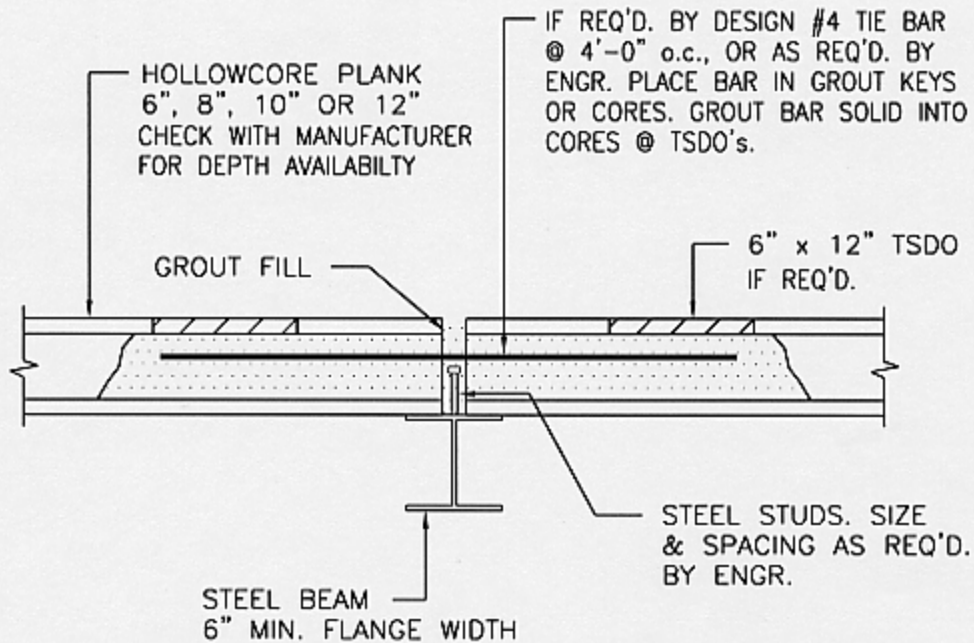

Drawing Name: F:\kernold\jasa Project\Border.dwg Last Modified: Mar 26, 2002 - 10:14am Plotted on: Mar 26, 2002 - 10:14am by karnold

TYPICAL BUTT END DETAIL ON STEEL

**MID-ATLANTIC
PRECAST
ASSOCIATION**