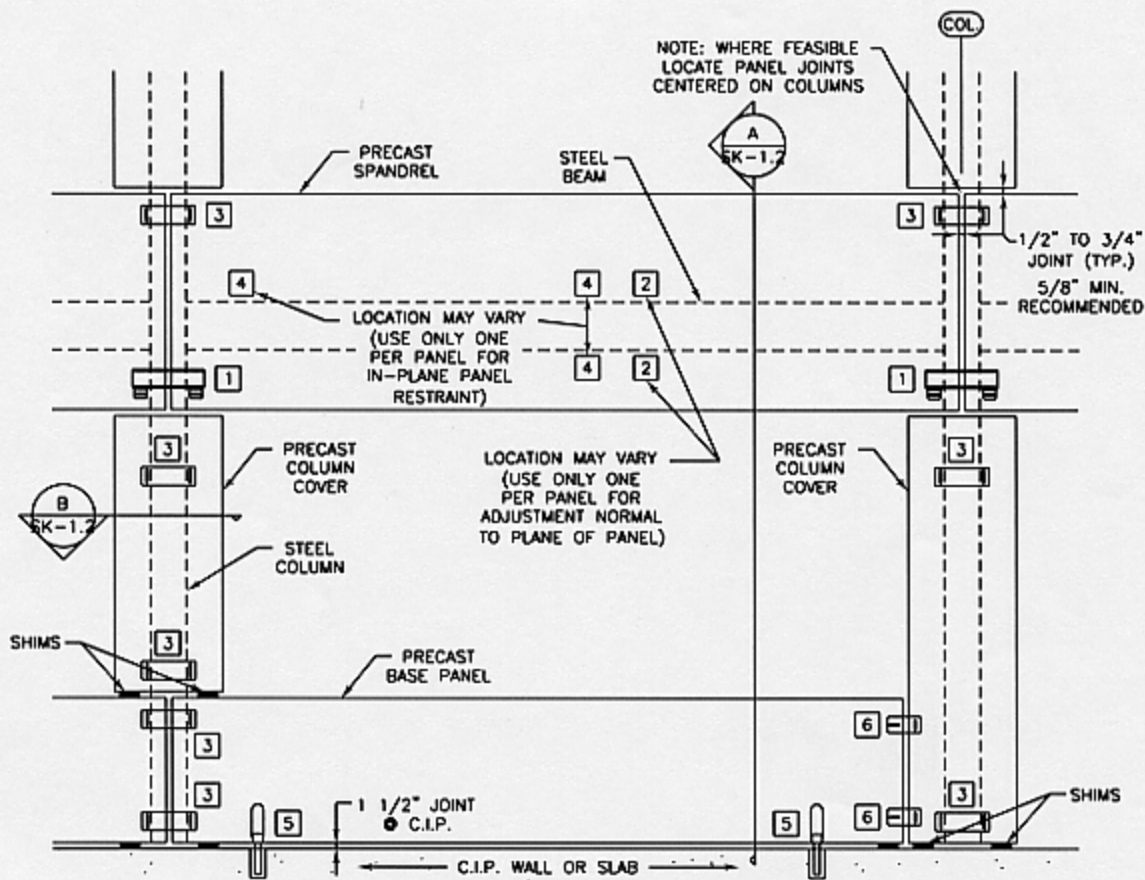

Drawing Name: F:\karnold\Jase Project\MAPA-NITTE.dwg Last Modified: Mar 27, 2002 - 8:06am Plotted on: Mar 27, 2002 - 8:24am by karnold

GENERIC BUILDING ELEVATION

PRECAST CONNECTION LAYOUTS

**MID-ATLANTIC
PRECAST
ASSOCIATION**