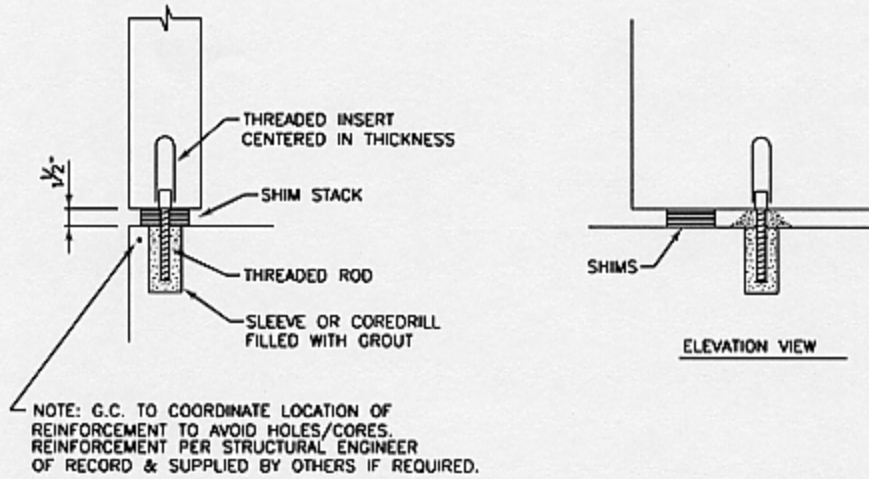

Drawing Name: F:\karnold\asse Project\MAPA-NITTEP.dwg Last Modified: Mar 27, 2002 - 8:06am Plotted on: Mar 27, 2002 - 8:06am by karnold

FIXED TIE-BACK / BEARING CONNECTION

**MID-ATLANTIC  
PRECAST  
ASSOCIATION**